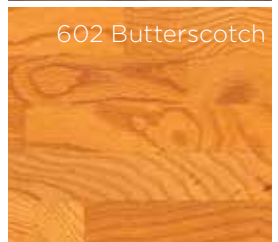

Bellingham / *solid*

shawfloors.com

Color shown is 543 Weathered

401 Saddle

543 Weathered

602 Butterscotch

609 Gunstock

700 Red Oak Natural

947 Cherry

958 Coffee Bean

Features

Seven stunning colors highlighting the beauty of the oak grain from classic Gunstock to contemporary Weathered Grey.

Microbeveled edges and ends.

This product features ScufResist™ Platinum — Shaw's extremely wear resistant UV cured polyurethane finish with Aluminum Oxide. The new and improved ScufResist™ Platinum is designed to help resist household scuffing on hardwood floors.