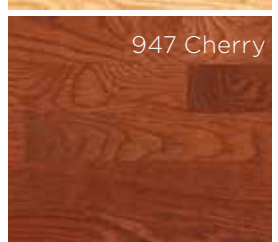

Bellingham / *solid*

shawfloors.com

Color shown is 543 Weathered

401 Saddle

543 Weathered

602 Butterscotch

609 Gunstock

700 Red Oak Natural

947 Cherry

958 Coffee Bean

Features

Seven stunning colors highlighting the beauty of the oak grain from classic Gunstock to contemporary Weathered Grey.

Microbeveled edges and ends.

This product features ScufResist™ Platinum — Shaw's extremely wear resistant UV cured polyurethane finish with Aluminum Oxide. The new and improved ScufResist™ Platinum is designed to help resist household scuffing on hardwood floors.

Trim Pieces *when ordering please include color number*

SFR34
Flush Reducer

SFS34
Flush Stairnose

SCR34
Threshold / Carpet
Reducer

TMD78
T-Molding

QTR96
Quarter Round

Specifications

Style	(2 1/4") SW475 (3 1/4") SW476
Thickness	3/4" (19mm)
Species	Oak
Texture	Smooth
Gloss Level	50%
Janka Hardness Rating	1210 / 1290
Edge Description	Microbeveled
End Description	Microbeveled
Sq. ft. per carton	(SW475) 25.00 (SW476) 27.00
Sq. ft. per pallet	(SW475) 700.00 (SW476) 756.00